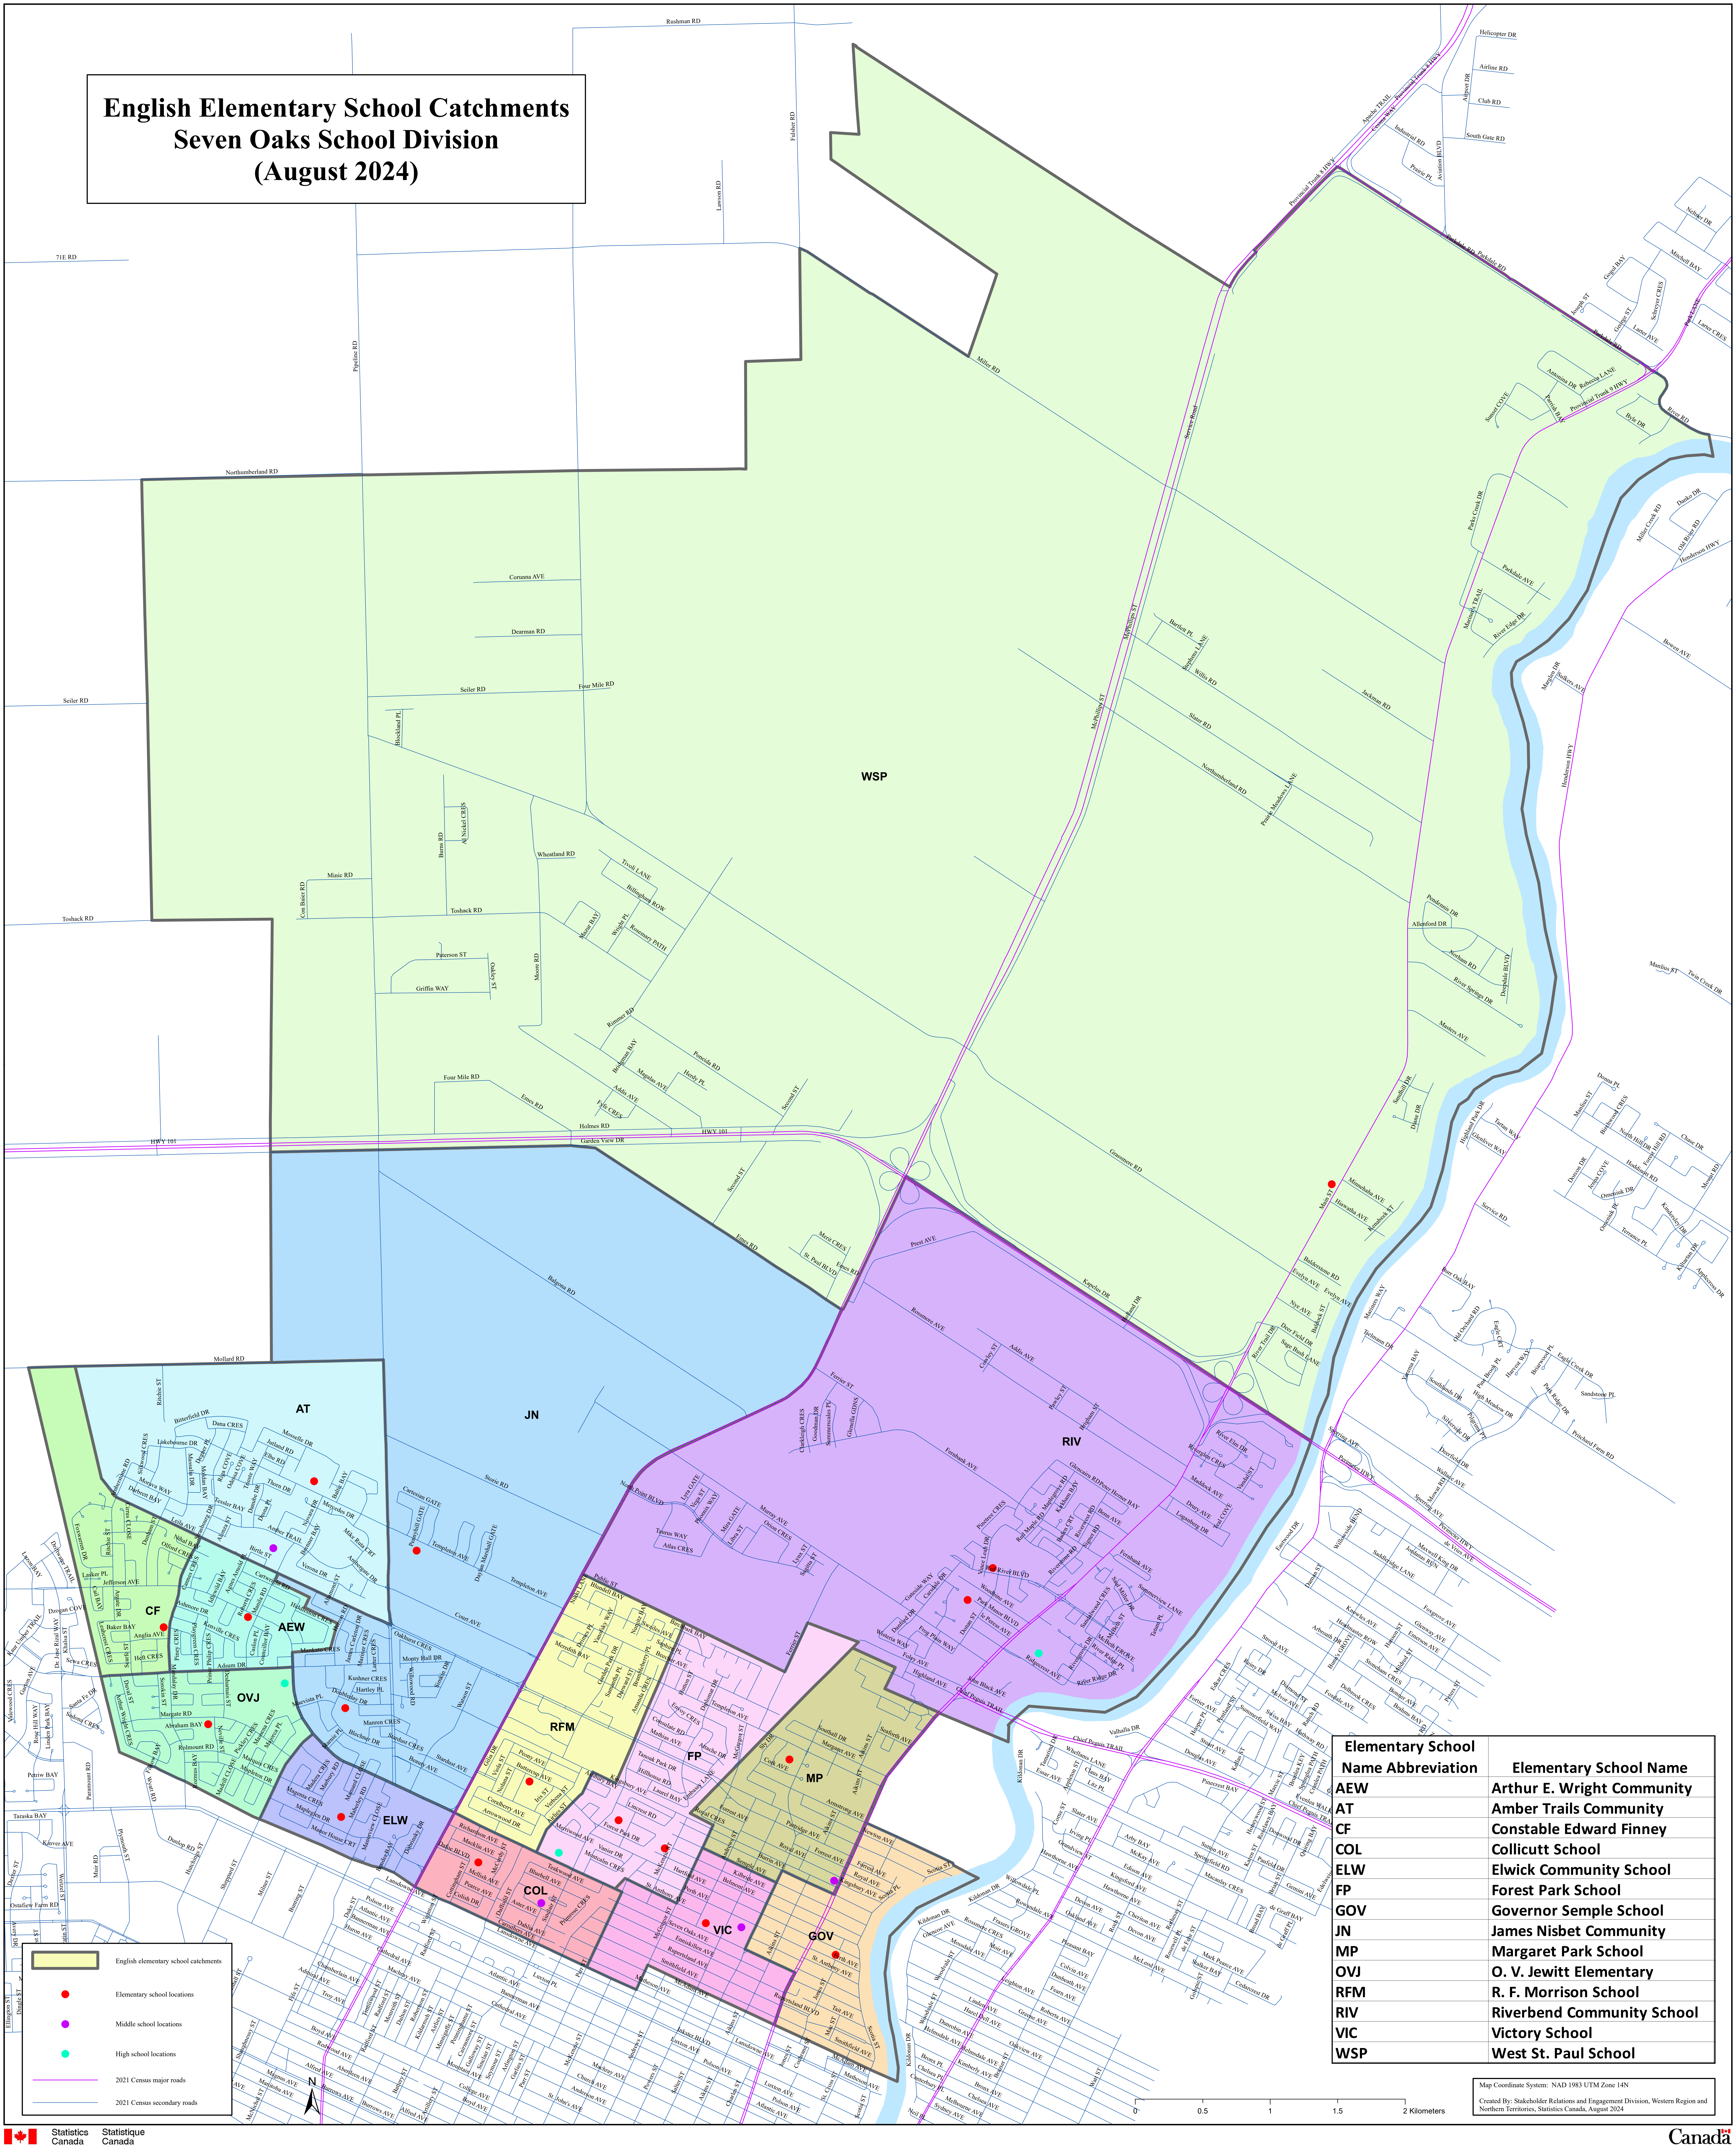

English Elementary School Catchments Seven Oaks School Division (August 2024)

Elementary School Name Abbreviation	Elementary School Name
AEW	Arthur E. Wright Community
AT	Amber Trails Community
CF	Constable Edward Finney
COL	Collicutt School
ELW	Elwick Community School
FP	Forest Park School
GOV	Governor Semple School
JN	James Nisbet Community
MP	Margaret Park School
OVJ	O. V. Jewitt Elementary
RFM	R. F. Morrison School
RIV	Riverbend Community School
VIC	Victory School
WSP	West St. Paul School

English elementary school catchments
 Elementary school locations
 Middle school locations
 High school locations
 2021 Census major roads
 2021 Census secondary roads